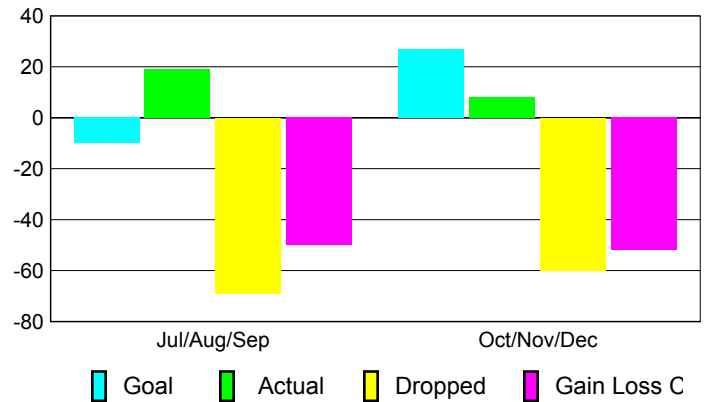

### YTD Status Quo Clubs 2010-2011

Status Quo Clubs Compared to Status Quo Members

## MEMBERSHIP

Membership Results  
2010-2011

Membership  
2009-2010

Month	Net Memb Goal	Actual New Memb	Actual Dropped Memb	Gain/ Loss of Memb	Gain/ Loss of Memb
Jul/Aug/Sep	-10	19	-69	-50	-33
Oct/Nov/Dec	27	8	-60	-52	-14
<b>Totals</b>	<b>17</b>	<b>27</b>	<b>-129</b>	<b>-102</b>	<b>-47</b>

### Membership Results 2010-2011

Goal, New, Dropped, Gain/Loss

### Comparison of Membership Gain/Loss

Current Year Compared to the Previous Year