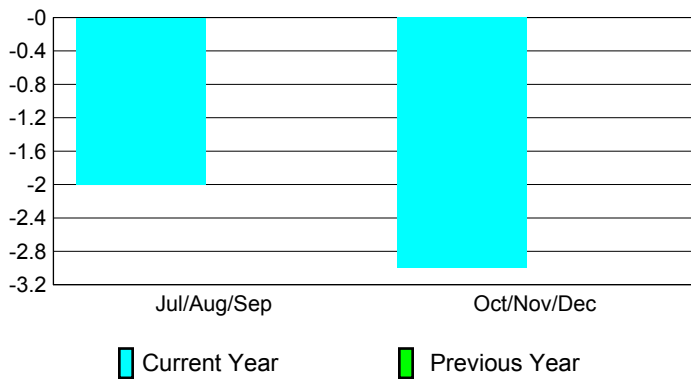

Comparison of Club Gain/Loss

Current Year Compared to the Previous Year