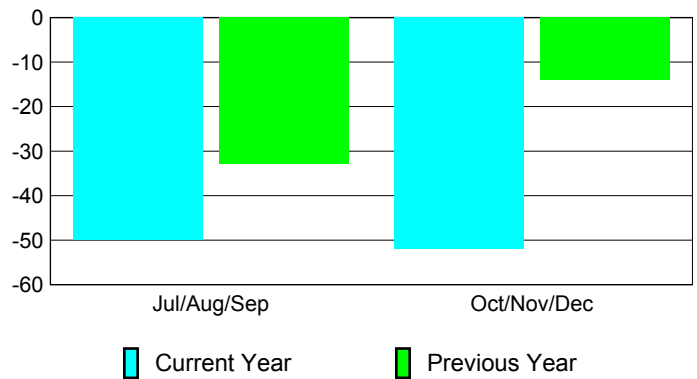

Comparison of Membership Gain/Loss

Current Year Compared to the Previous Year