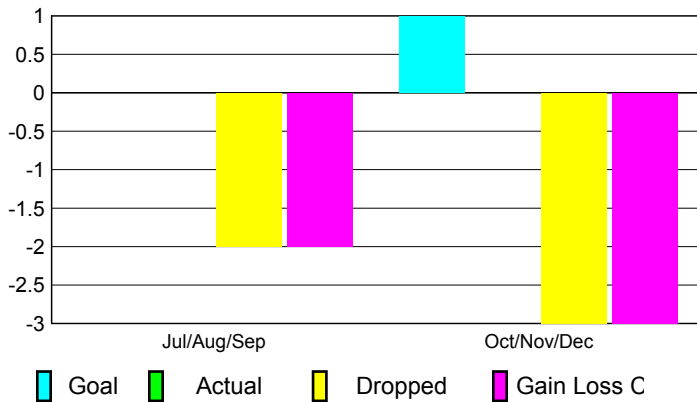

## CLUBS

Club Results  
2010-2011

Clubs  
2009-2010

Month	New Club Goal	Actual New Clubs	Actual Dropped Clubs	Gain/ Loss of Clubs	Gain/ Loss of Clubs
Jul/Aug/Sep	0	0	-2	-2	0
Oct/Nov/Dec	1	0	-3	-3	0
<b>Totals</b>	<b>1</b>	<b>0</b>	<b>-5</b>	<b>-5</b>	<b>0</b>

### Club Results 2010-2011

Goal, New, Dropped, Gain/Loss

### Comparison of Club Gain/Loss

Current Year Compared to the Previous Year